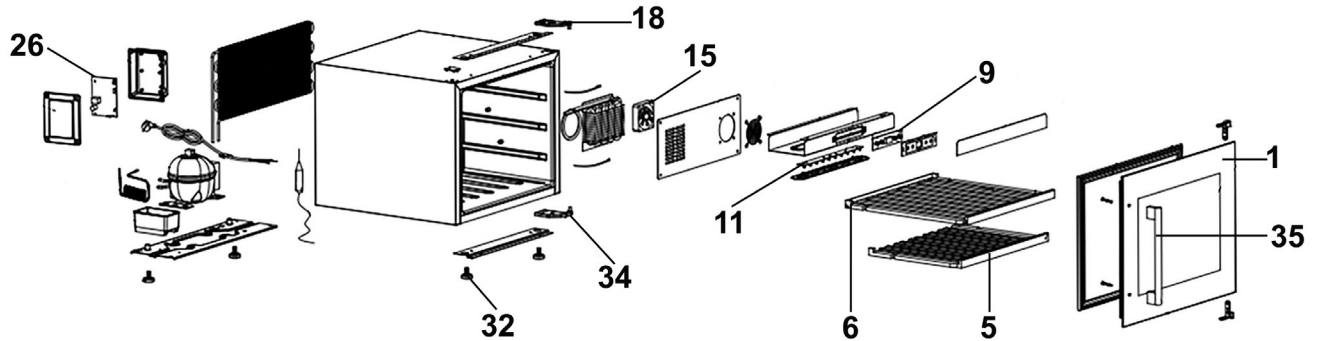

Parts Information:

Baridi 60cm Built-In 28 Bottle Wine Cooler with Beech Wood Shelves and Internal LED Light, Black Model No: DH205

Item	Part No.	Description
1	DH10556	Door
5	DH10557	Wooden Shelf
6	DH10558	Wooden Shelf
9	DH10559	Display Panel
11	DH10560	LED Lamp Plate
15	DH10561	Fan

Item	Part No.	Description
18	DH10562	Right Upper Hinge
26	DH10563	Control Board
32	DH10564	Cabinet Foot
34	DH10565	Right Lower Hinge
35	DH10566	Handle

NOTE: It is our policy to continually improve products and as such we reserve the right to alter data, specifications and component parts without prior notice. There may be alternative versions of this product, please contact us should you require this information.